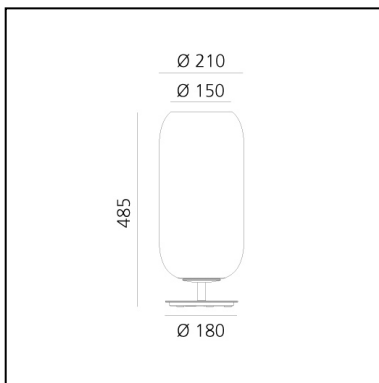

Gople Table - Black/Copper

BIG - Bjarke Ingels Group

IP20   

LUMINAIRE

- Watt: **20W**
- Delivered lumens output: **1118lm**
- CCT: **3000K**
- Efficiency: **46%**
- Efficacy: **55.91lm/W**
- CRI: **80**

DESCRIPTION

PRODUCT CODE: 1408340A

FEATURES

- Article Code: **1408340A**
- Colour: **Black/Copper**
- Installation: **Table**
- Material: **Blown glass, aluminium**
- Series: **Design Collection**
- Environment: **Indoor**
- design by: **BIG - Bjarke Ingels Group**

DIMENSIONS

- Height: **cm 48.5**
- Diameter: **cm 21**
- Base Diameter: **cm 18**

SOURCES NOT INCLUDED

- Category: **LED RETROFIT**
- Number: **1**
- Watt: **20W**
- Socket: **E27**